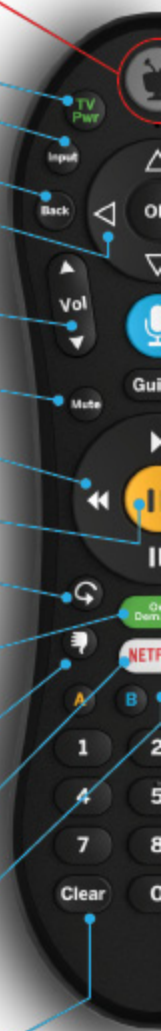

TIVO REMOTE CONTROL

TiVo icon: Displays the TiVo Central screen

TV Pwr: Turns TV on/off

Input: Changes the TV input source

Back: Displays the previous screen

Arrow buttons (on **OK** wheel): Used to navigate the on-screen menus and guides

Vol: Turns the volume up/down

Mute: Turns audio on/off

Rewind (<<): Rewinds the current program. Press repeatedly for three different speeds

Pause (||): Pauses the current program

Replay (twist arrow): Repeats the previous 8 seconds of program. Press and hold to jump to start of program

On Demand: Displays the VOD Options screen.

Thumbs Up or **Thumbs Down** icons: Rates programs, collections, and video providers for TiVo Suggestions

NETFLIX: Displays the NETFLIX screen

A, B, C, and **D** buttons: Used to sort and filter views

Clear: Removes the Guide or Info banner from view and deletes titles from My Shows or To Do list